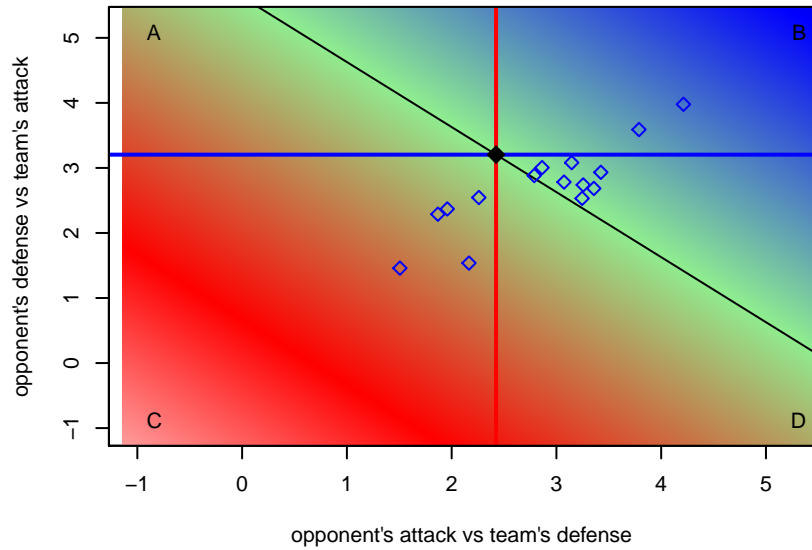

Venues played:
 2016 Oswego Nike Cup U16
 2016 SX Cup U16 Premier – Tier 1 U16
 2016 Whitecaps Invitational U16
 2016 Manchester City Cup Gold U16

PSPL Academy B01
 Dots are actual minus expected GF (blue circles) and GA (red triangles).
 Blue line is smoothed change in attack strength. Red is smoothed change in defense strength.

**attack and defense variance (black dot)
relative to other teams
and top 10 in region**

**attack and defense rating
relative to others at age
and all opponents in last 13 months**

**attack and defense rating
relative to others at age
and all opponents in last 13 months**

Performance relative to 13 month average

Performance relative to 13 month average

Distribution of opponents
 Red = Lose zone, Blue = Win zone, Green = Even
 Black line separates win/lose zones

lot. A=Neither has attack advantage, B=Opponent has both attack and defense advantage, C=Opponent has both attack and defense disadvantage, D=Both have