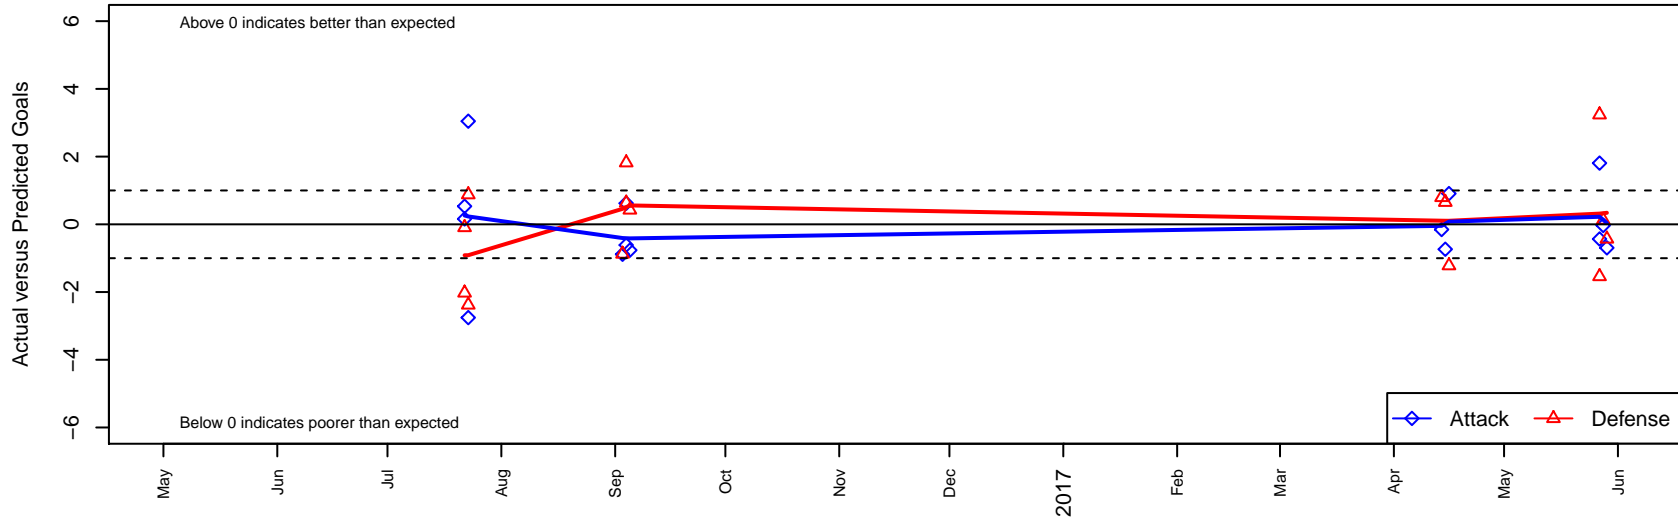

PSPL Academy B01

PSPL
 statewide, WA
 B01 total strength=1612
 attack=24.63 defense=11.29

alt names used:
 PSPL SURF ACADEMY B'01 (WA)
 PSPL SURF ACADEMY B'01 (UNITED STATES)
 PSPL Surf Academy B01
 PSPL SURF ACADEMY B'01 (WA)

Venues played:
 2016 Oswego Nike Cup U16
 2016 SX Cup U16 Premier – Tier 1 U16
 2016 Whitecaps Invitational U16
 2016 Manchester City Cup Gold U16

PSPL Academy B01
 Dots are actual minus expected GF (blue circles) and GA (red triangles).
 Blue line is smoothed change in attack strength. Red is smoothed change in defense strength.

**attack and defense variance (black dot)
relative to other teams
and top 10 in region**

**attack and defense rating
relative to others at age
and all opponents in last 13 months**

**attack and defense rating
relative to others at age
and all opponents in last 13 months**

Performance relative to 13 month average

Performance relative to 13 month average

Distribution of opponents
 Red = Lose zone, Blue = Win zone, Green = Even
 Black line separates win/lose zones

lot. A=Neither has attack advantage, B=Opponent has both attack and defense advantage, C=Opponent has both attack and defense disadvantage, D=Both have