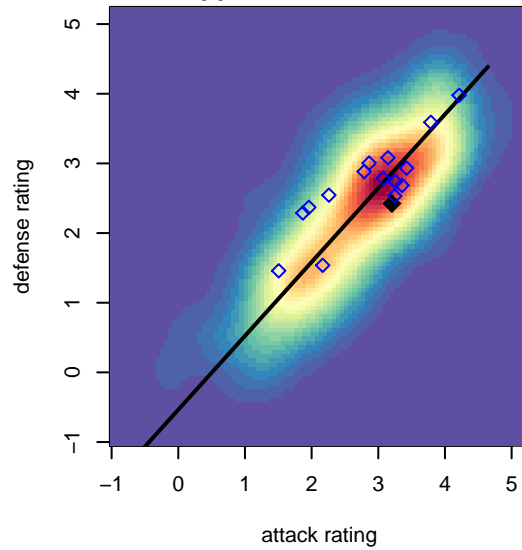

PSPL Academy B01

PSPL
 statewide, WA
 B01 total strength=1612
 attack=24.63 defense=11.29

alt names used:
 PSPL SURF ACADEMY B'01 (WA)
 PSPL SURF ACADEMY B'01 (UNITED STATES)
 PSPL Surf Academy B01
 PSPL SURF ACADEMY B'01 (WA)

Venues played:
 2016 Oswego Nike Cup U16
 2016 SX Cup U16 Premier – Tier 1 U16
 2016 Whitecaps Invitational U16
 2016 Manchester City Cup Gold U16

PSPL Academy B01
 Dots are actual minus expected GF (blue circles) and GA (red triangles).
 Blue line is smoothed change in attack strength. Red is smoothed change in defense strength.

**attack and defense variance (black dot)
relative to other teams
and top 10 in region**

**attack and defense rating
relative to others at age
and all opponents in last 13 months**

**attack and defense rating
relative to others at age
and all opponents in last 13 months**

Performance relative to 13 month average

Performance relative to 13 month average

Distribution of opponents
 Red = Lose zone, Blue = Win zone, Green = Even
 Black line separates win/lose zones

lot. A=Neither has attack advantage, B=Opponent has both attack and defense advantage, C=Opponent has both attack and defense disadvantage, D=Both have